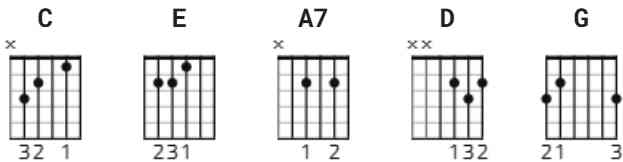

Five Foot Two Eyes Of Blue Chords by Jesse Stewart

Difficulty: beginner

Tuning: E A D G B E

Key: C

CHORDS

https://www.youtube.com/watch?v=TLkoqHkb_nw

[Chorus]

Well, she's five foot two, eyes of blue
Oh, what those five feet could do
Has anybody seen my girl?

[Verse 1]

Well if you run into a five foot two
Oh covered up in pearls,
Oh diamond rings and pretty things,
You Bet-cha life it isn't her.

[Chorus]

Cause she's five foot two, eyes of blue
Oh, what those five feet could do
Has anybody seen my girl?

[Instrumental]

C

[Chorus]

Well, she's five foot two, eyes of blue

A7

Oh covered up in pearls,

D

Oh diamond rings and all those things,

G

Bet-cha life it isn't her.

[Verse 4]

C

E

She could love she could coo

A7

D